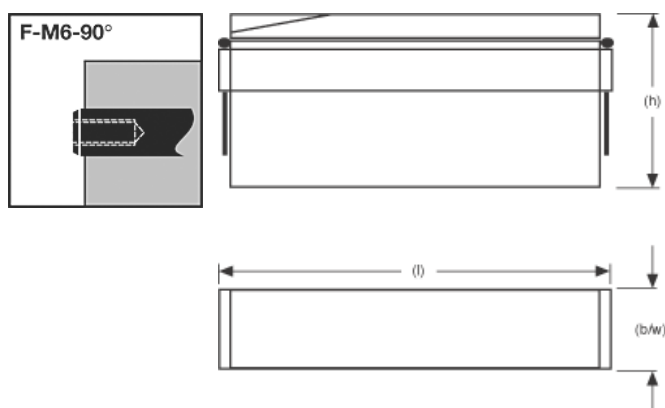

Marathon – M12V105FT data sheet

Terminal: Drawing:

Specifications:

Part numbers not valid for North America, use type for ordering!

Discharge figures are also valid for **UL 94 V0** version. Change "H" to "V" in the part number.

Example

Standard NAMF120105 **H** M0FA

UL 94 V0 NAMF120105 **V** M0FA

[Switch to: Discharge at 25 °C/inches/lb](#)

Exide type designation	Nom. Voltage V	Nom. capacity C ₁₀ 1.80 Vpc 20° C Ah	Nom. capacity C ₈ 1.75 Vpc 25° C Ah	Nom. capacity C ₁ 1.60 Vpc 20° C Ah	Length (l) max. mm	Width (b/w) max. mm	Height (h1) max. mm	Weight approx. kg	Internal resistance mOhm	Terminal
M12V105FT	12	100	104	71.3	511	110	238	35.8	5.7	F-M6-90°

Constant-current discharge in A @ 20 °C

Part number	Vpc	15 min	30 min	1 h	1,5 h	2 h	3 h	4 h	5 h	6 h	8 h	10 h	20 h	24 h
NAMF120105HM0FA	1.94	121	79.9	52.4	38.3	30.6	22.3	17.9	14.9	12.6	9.74	7.96	4.20	3.60
NAMF120105HM0FA	1.92	132	86.0	55.8	40.6	32.3	23.5	18.7	15.8	13.4	10.3	8.42	4.50	3.79
NAMF120105HM0FA	1.90	141	91.6	59.4	42.9	34.1	24.6	19.6	16.4	14.1	10.9	8.90	4.70	3.97
NAMF120105HM0FA	1.87	153	97.9	62.6	45.1	35.7	25.8	20.4	17.0	14.7	11.4	9.34	4.90	4.17
NAMF120105HM0FA	1.85	154	101	64.7	46.5	36.9	26.5	21.0	17.5	15.1	11.7	9.59	5.20	4.32
NAMF120105HM0FA	1.83	163	104	66.3	47.6	37.7	27.1	21.4	17.9	15.4	12.0	9.79	5.20	4.40
NAMF120105HM0FA	1.80	179	109	68.3	49.0	38.7	27.8	21.9	18.3	15.7	12.2	10.0	5.30	4.48
NAMF120105HM0FA	1.78	184	112	69.3	49.7	39.2	28.1	22.2	18.5	15.9	12.4	10.1	5.30	4.53
NAMF120105HM0FA	1.75	190	115	70.0	50.2	39.7	28.5	22.5	18.7	16.1	12.6	10.2	5.40	4.55
NAMF120105HM0FA	1.73	192	116	70.5	50.6	40.0	28.6	22.6	18.8	16.1	12.7	10.3	5.40	4.56
NAMF120105HM0FA	1.70	195	118	71.2	51.1	40.4	28.8	22.7	18.9	16.2	12.7	10.3	5.40	4.58
NAMF120105HM0FA	1.67	199	119	72.0	51.6	40.7	29.0	22.8	19.0	16.3	12.8	10.4	5.40	4.59
NAMF120105HM0FA	1.65	200	120	72.6	52.0	41.0	29.2	22.9	19.0	16.3	12.9	10.4	5.40	4.60