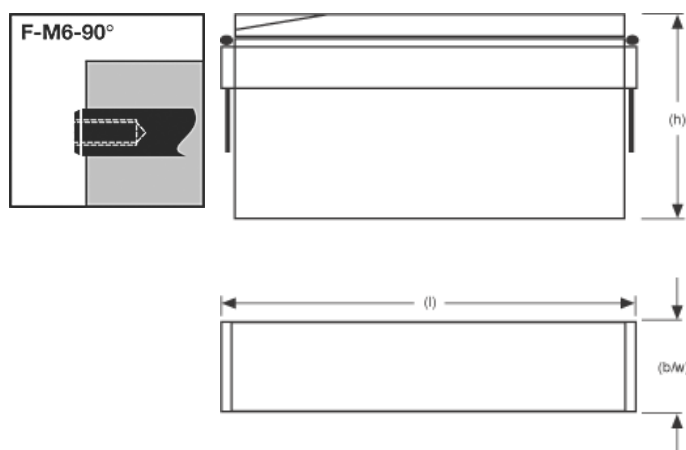

Marathon – M12V125FT data sheet

Terminal: Drawing:

Specifications:

Part numbers not valid for North America, use type for ordering!

Discharge figures are also valid for **UL 94 V0** version. Change "H" to "V" in the part number.

Example

Standard	NAMF120125	H	MOFA
UL 94 V0	NAMF120125	V	MOFA

[Switch to: Discharge at 25 °C/inches/lb](#)

Exide type designation	Nom. Voltage V	Nom. capacity C ₁₀ 1.80 Vpc 20° C Ah	Nom. capacity C ₈ 1.75 Vpc 25° C Ah	Nom. capacity C ₁ 1.60 Vpc 20° C Ah	Length (l) max. mm	Width (b/w) max. mm	Height (h1) max. mm	Weight approx. kg	Internal resistance mOhm	Terminal
M12V125FT	12	121	125	89.4	559	124	283	47.6	4.6	F-M6-90°

Constant-current discharge in A @ 20 °C

Part number	Vpc	15 min	30 min	1 h	1,5 h	2 h	3 h	4 h	5 h	6 h	8 h	10 h	20 h	24 h
NAMF120125HM0FA	1.94	97.4	77.8	62.1	45.6	36.6	27.0	21.2	17.3	14.7	11.4	9.47	5.00	4.22
NAMF120125HM0FA	1.92	125	91.7	67.3	49.4	39.7	29.1	22.7	18.6	15.7	12.1	10.1	5.40	4.48
NAMF120125HM0FA	1.90	152	105	72.6	52.9	42.3	31.1	24.0	19.6	16.7	12.9	10.5	5.70	4.84
NAMF120125HM0FA	1.87	169	115	78.0	56.5	44.9	33.0	25.4	20.8	17.6	13.6	11.1	6.10	5.08
NAMF120125HM0FA	1.85	175	119	79.1	57.9	46.4	34.3	26.4	21.6	18.3	14.1	11.5	6.30	5.24
NAMF120125HM0FA	1.83	186	124	81.7	59.6	47.7	35.2	27.1	22.1	18.7	14.4	11.8	6.30	5.34
NAMF120125HM0FA	1.80	204	132	85.1	61.8	49.2	36.3	27.9	22.8	19.3	14.8	12.1	6.40	5.46
NAMF120125HM0FA	1.78	214	136	86.6	62.7	49.8	36.7	28.2	23.0	19.5	15.0	12.2	6.50	5.53
NAMF120125HM0FA	1.75	233	141	88.1	63.6	50.4	37.1	28.6	23.3	19.7	15.2	12.4	6.50	5.60
NAMF120125HM0FA	1.73	236	143	88.7	64.0	50.8	37.3	28.7	23.5	19.9	15.3	12.5	6.70	5.63
NAMF120125HM0FA	1.70	241	147	89.6	64.6	51.2	37.5	28.9	23.7	20.0	15.4	12.6	6.70	5.67
NAMF120125HM0FA	1.67	248	150	90.6	65.2	51.7	37.6	29.1	23.9	20.2	15.5	12.7	6.80	5.72
NAMF120125HM0FA	1.65	250	152	91.2	65.7	52.0	37.7	29.3	24.0	20.3	15.6	12.7	6.80	5.75